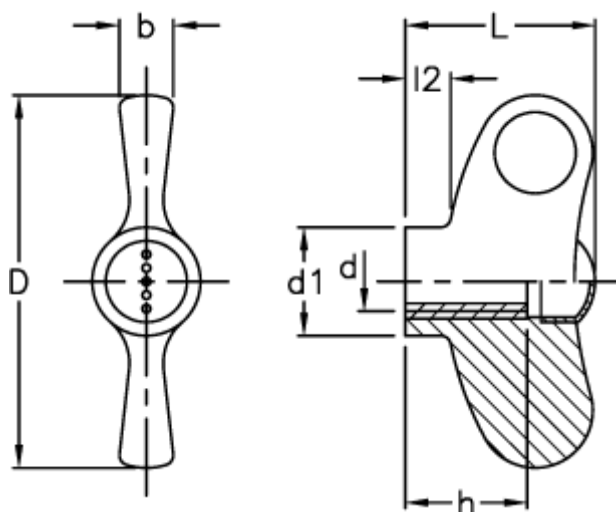

Article number: 23052232263

Description: E+G Wing nut  
EWN.48 B-M8-C3, grey cap

## Measures

b	= 7
D	= 47
d1	= 13.5
d 6H	= M8
h	= 12
L	= 24
l2	= 5.5